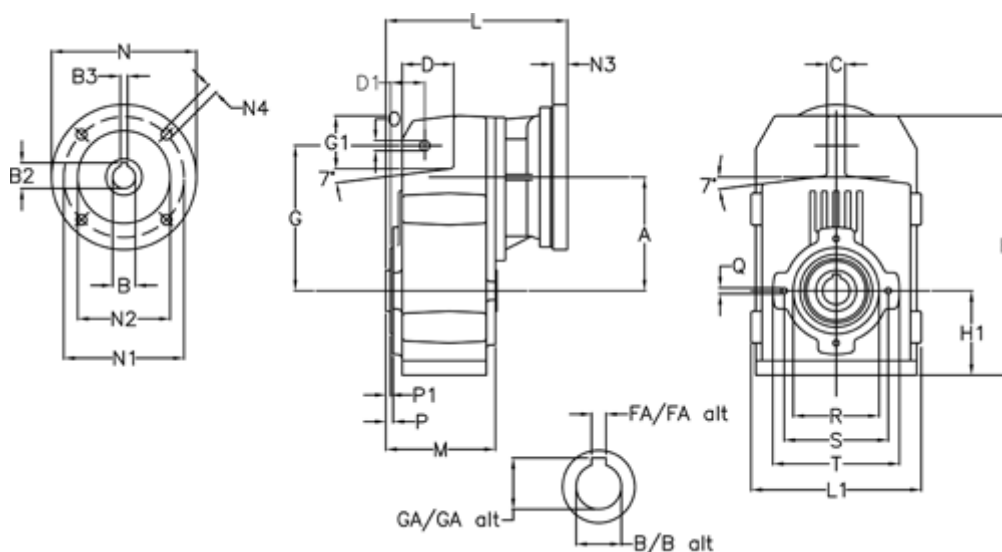

Article number: 29560204484230
 Description: Shaft mounted gear
 A202H30-44,8-P80B5

Measures

A = 125.00	FA = 8	M = 120.0	Q = M8x15
B = 30	G = 160	N = 200	R = 95
B1 = 19	G1 = 58.0	N1 = 165	S = 115
B2 = 21.8	GA = 33.3	N2 = 130	T = 140
B3 = 6	H = 286.0	N4 = M10x20	
C = 20	H1 = 92.5	O = 11	
D = 57.0	L = 217.0	P = 5.0	
D1 = 40.0	L1 = 188	P1 = 3.0	